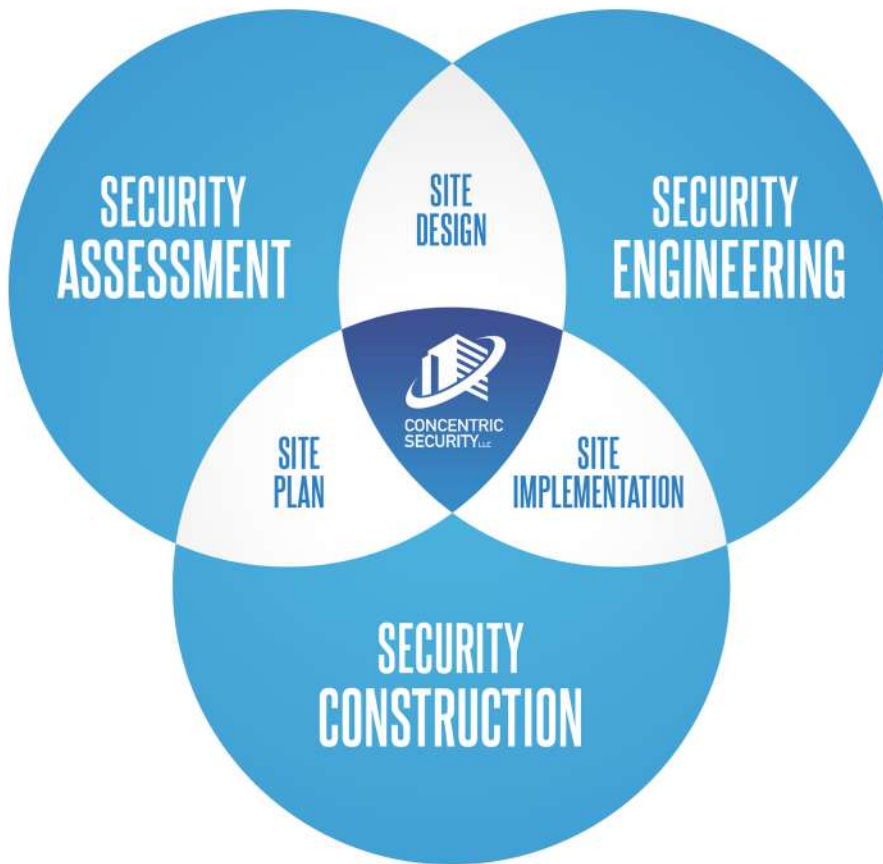

Perimeter Security Solutions Done-for-You

At Concentric Security, we know your venue is unique. You have different security needs, challenges, stakeholders and technology requirements. This is where we shine. As the industry leader in perimeter security, we've seen it all and know there is no one-size-fits-all solution.

ASSESSMENT

- **Site Characteristics**
- Vulnerability Assessment
- Vector Analysis
- Blast Analysis
- **Threat Verification**
- **Stakeholder Input**

ENGINEERING

- **Technology Selection**
- Civil Review
- Existing Infrastructure
- Underground Encumbrances
- Drainage
- Layout Design

CONSTRUCTION

- Submittals
- Material Procurement
- Installation
- Verification Testing
- Training
- Warranty & Service

20181115

Helping stadiums with perimeter security solutions –
 assessment, engineering and construction - that is what we do.
 Concentric Security meets you where you want to be met.