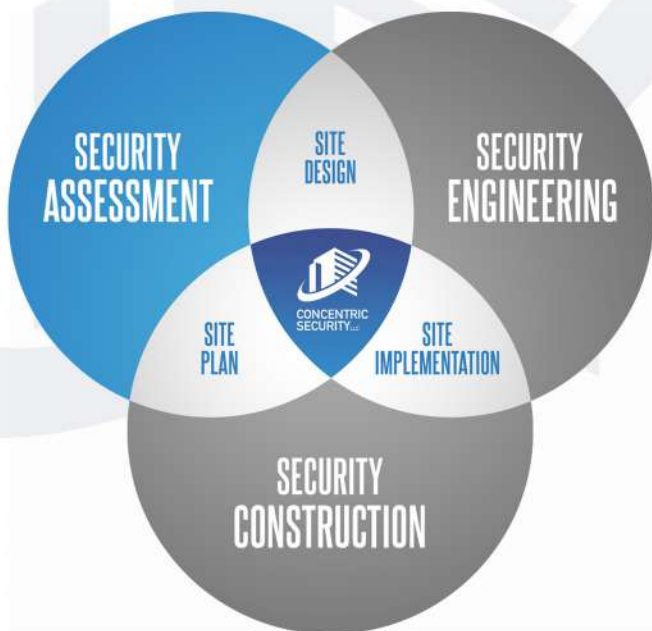

# Security Assessments

Concentric Security knows every site and situation is different, there is no easy, one size fits all answer. Knowing your site is the most important point when securing your venue from vehicle threats. A strong perimeter security solution starts with assessments that include careful analysis of the site and surrounding areas.

Concentric Security works with you and your team to do detailed analysis of the site characteristics and vulnerabilities to develop a practical plan.

## DEFINE SITE CHARACTERISTICS:

- Property Layout/Boundaries
- Traffic Flow/Types
- Available Standoff Distances
- Facility Usages
- Stakeholder Constraints

## PERFORM VECTOR ANALYSIS

- Review Possible Vectors
- Analyze Avenues of Approach
- Assess Roadway Geometry

Once the assessment and analysis is complete (the "What"), the Engineering Phase (the "How") can start to come together. Concentric Security will help your team review the options and formulate a practical approach to protect your guests and venue.