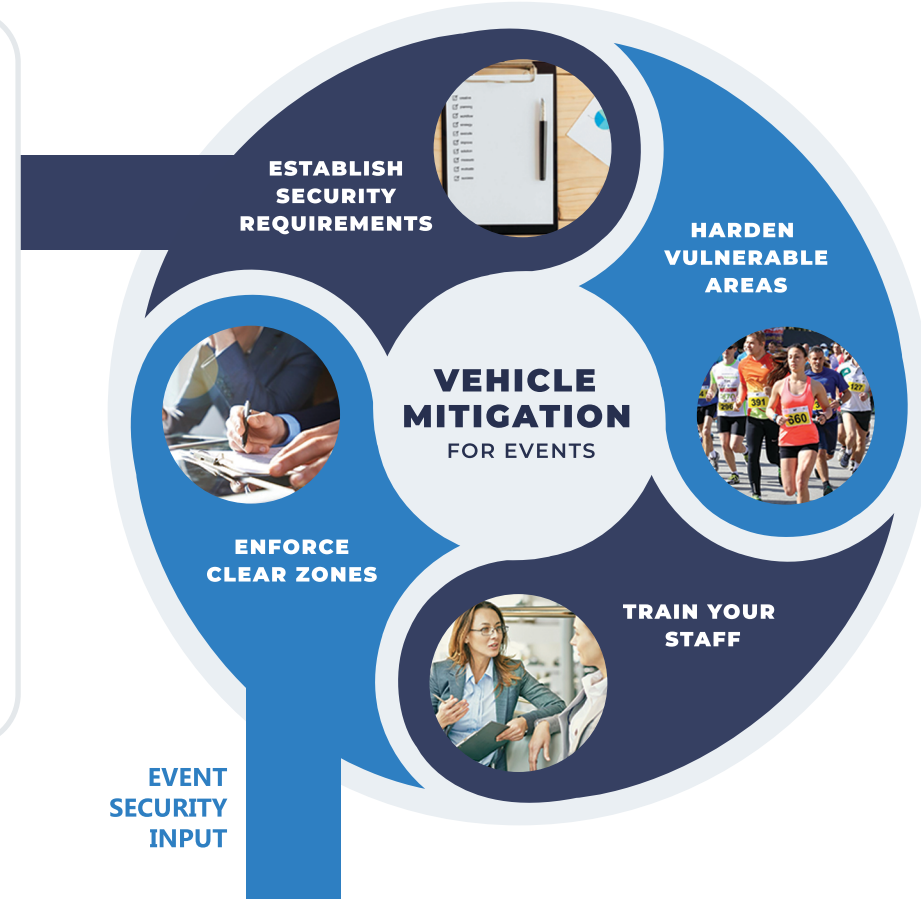

HOSTILE VEHICLE MITIGATION

FOR MARATHONS FRAMEWORK

Define Access Points (Segregate Pedestrian/Vehicle Traffic)

How Vulnerable is My Race (Threat Definition/Course Layout)

Plan Your Race (Mission, Functions, Etc.)

DEFINE
 - DESIGN BASIS THREAT VEHICLE
 - CALCULATE RESPONSE TIME

Collaborate (Community, Law Enforcement, and Event Staff)

Identify Security Specific Areas (SSA) (Inner, Middle, Outer)

Develop Your Plan for (Response & Egress)

Train and Exercise Your Plan